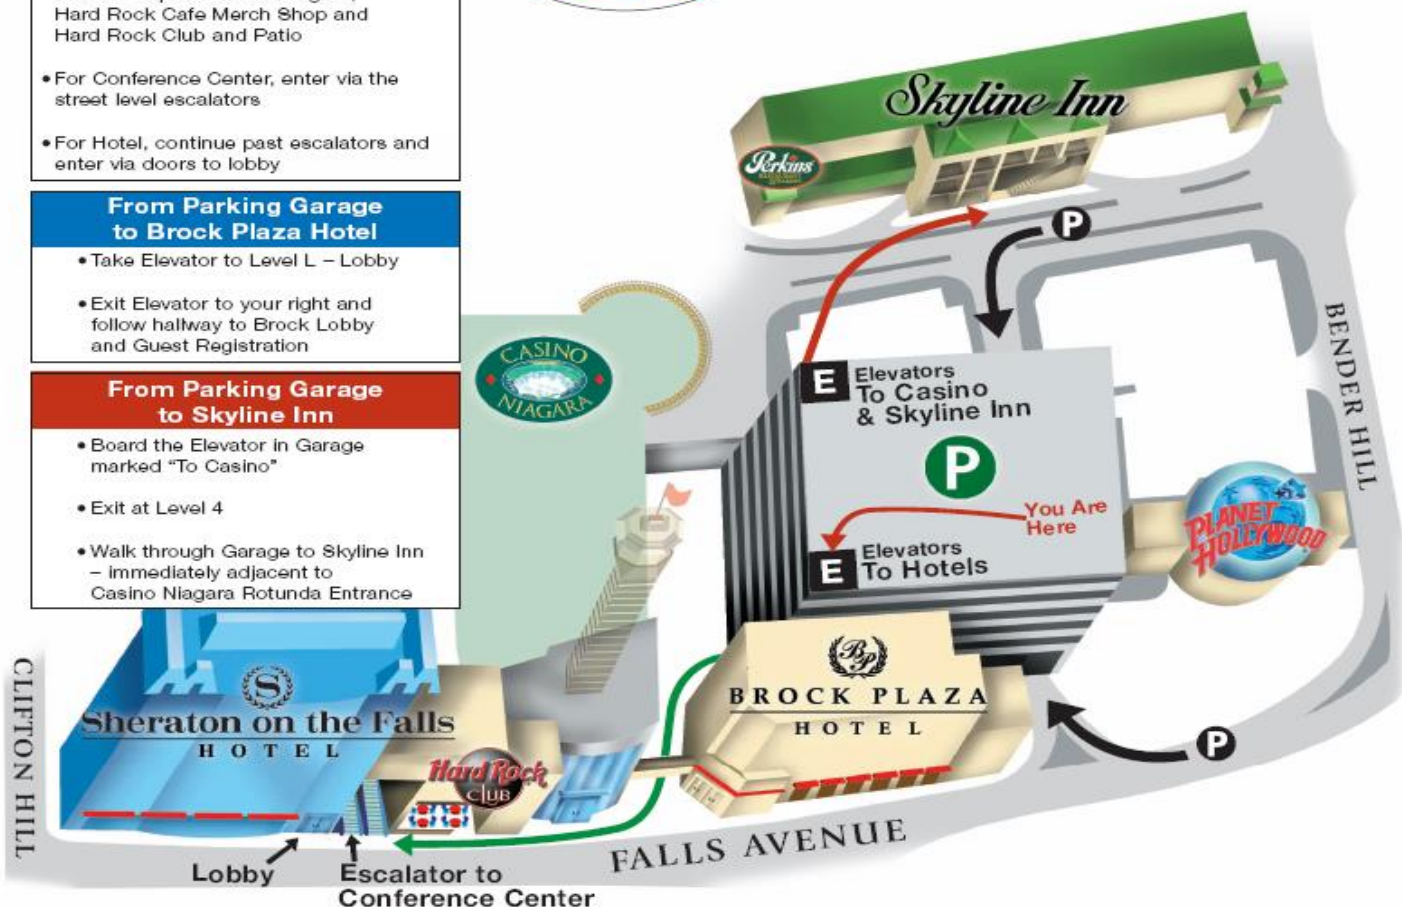

- |                                 |                                   |
|---------------------------------|-----------------------------------|
| A · Sheraton on the Falls       | L · Skyline Inn                   |
| B · Rooftop Pool & Terrace      | M · Perkins Restaurant            |
| C · Conference Centre           | N · Hampton Inn                   |
| D · Hard Rock Club & Patio      | O · Rainforest Cafe               |
| E · Hard Rock Cafe              | P · World Wrestling Entertainment |
| F · Casino Niagara              | Q · Ride over the Falls           |
| G · Brock Plaza Hotel           | R · Marvel Adventure City         |
| H · Always Refreshing Soda Shop | S · MGM Studio Plaza              |
| I · Hershey Store               | T · Pink Panther Ride             |
| J · Rock Climbing Wall          |                                   |
| K · Planet Hollywood            |                                   |

Parks Land

FALLS

Rainbow Bridge

**From Parking Garage to Sheraton on the Falls Hotel and Conference Center**

- Take Elevator to Level 1 (one floor below L)
- Exit Elevator to your right and follow through the doors to the outside
- Walk underneath the overhead walkway, past the Brock Plaza entrance
- Turn right on the Falls Avenue sidewalk and follow past Casino Niagara, Hard Rock Cafe Merch Shop and Hard Rock Club and Patio
- For Conference Center, enter via the street level escalators
- For Hotel, continue past escalators and enter via doors to lobby

**From Parking Garage to Brock Plaza Hotel**

- Take Elevator to Level L – Lobby
- Exit Elevator to your right and follow hallway to Brock Lobby and Guest Registration

**From Parking Garage to Skyline Inn**

- Board the Elevator in Garage marked "To Casino"
- Exit at Level 4
- Walk through Garage to Skyline Inn – immediately adjacent to Casino Niagara Rotunda Entrance

**FALLS AVENUE DIRECTIONAL MAP**

Sheraton on the Falls HOTEL